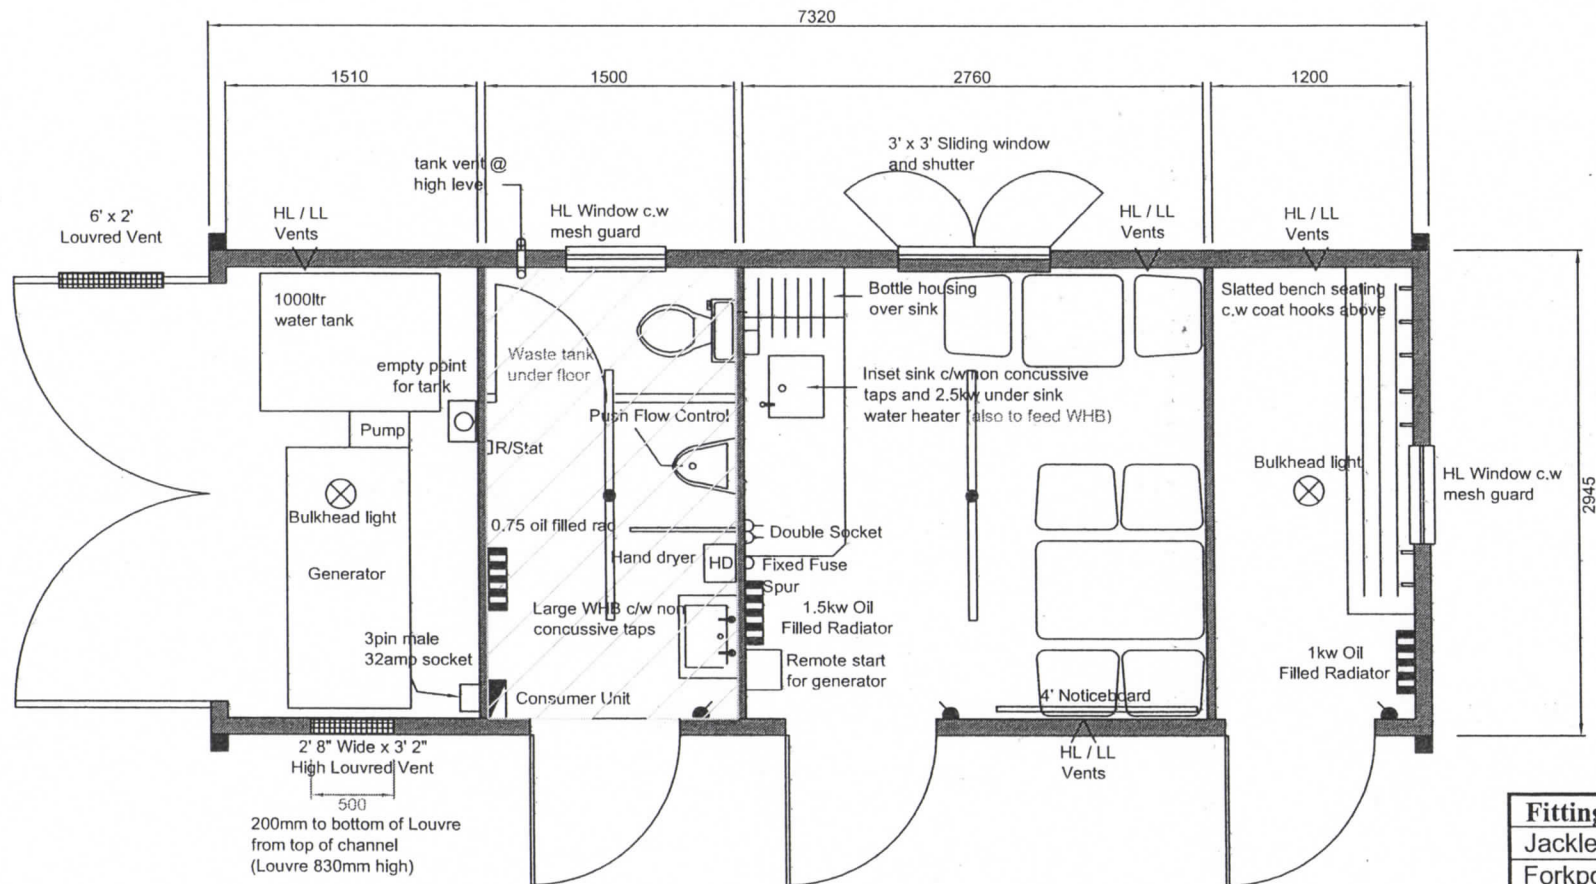

Title: 24 x 9 Welfare Unit

Fittings	Y	N	initials
Jacklegs			
Forkpockets			
General Spec	type		initials
wallboards	EGB 52		
flooring	Polyfloor - Grey		
flat/profiled			